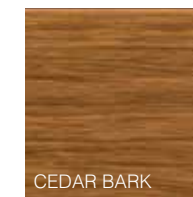

Premium Colours

Our new 6" Design Series profile features a unique random woodgrain appearance in two new premium multi-toned colours. Each colour has three distinct tonalities - dark, medium, light - to achieve a natural woodgrain look.

RIVERWOOD

TIMBERLINE

DARK

MEDIUM

LIGHT

DARK

MEDIUM

LIGHT

Solid Colours

IRONSTONE

CHARCOAL

GRAY

Traditional Colours

AMBERWOOD

CEDAR BARK

CHARWOOD